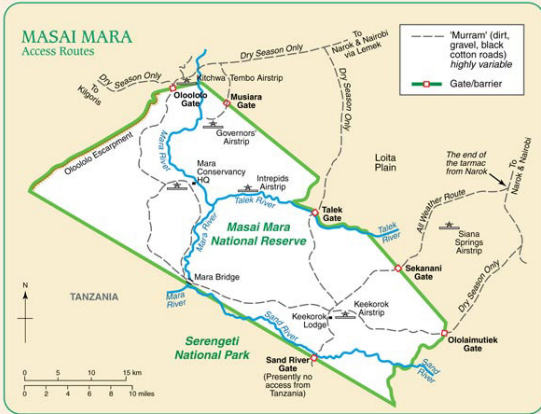

The MARA TRIANGLE VISITOR MAP