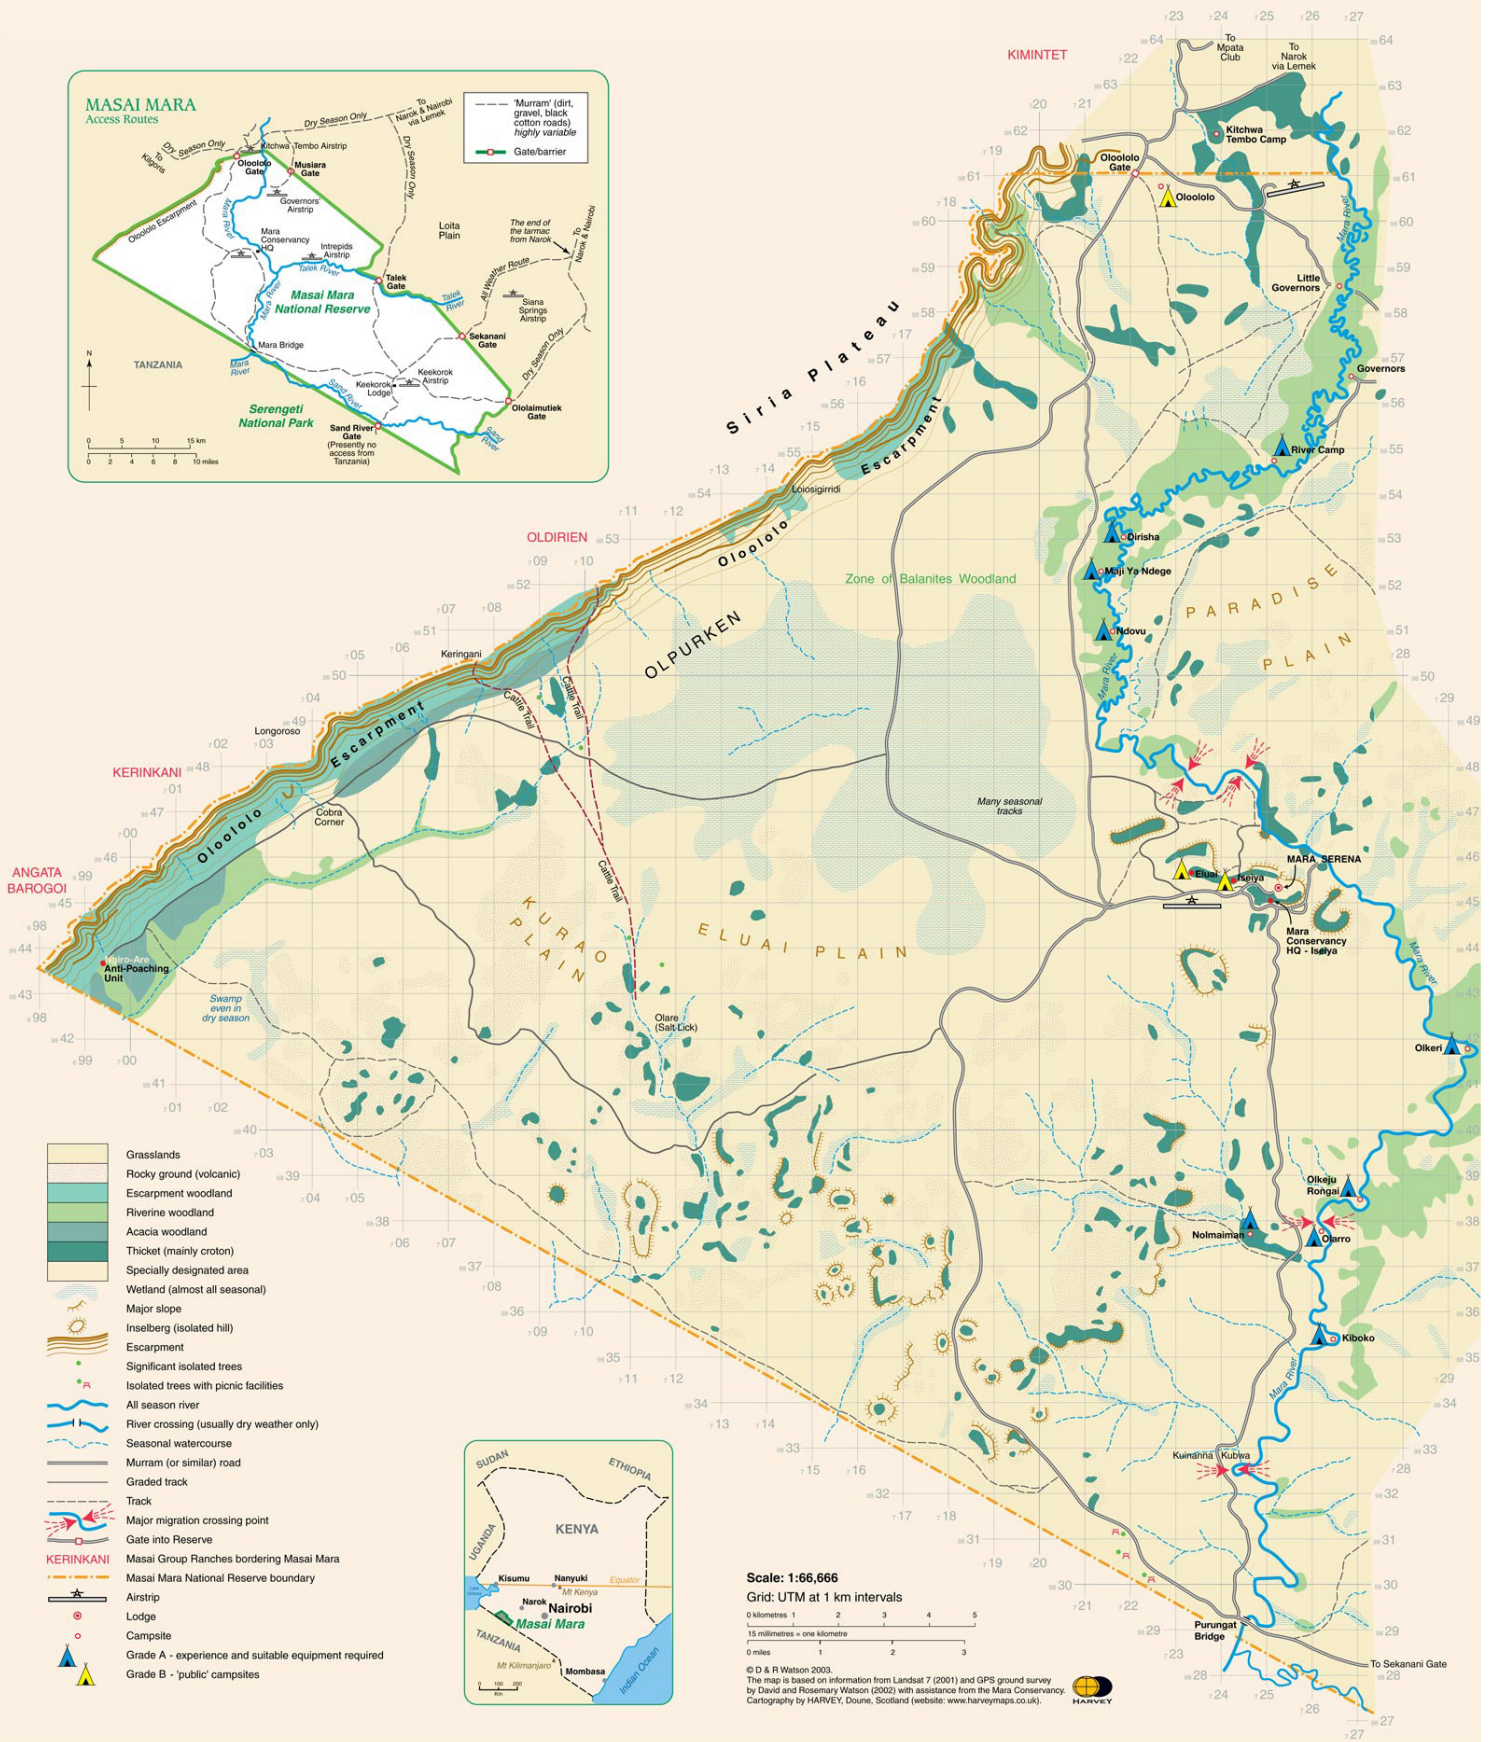

The MARA TRIANGLE VISITOR MAP